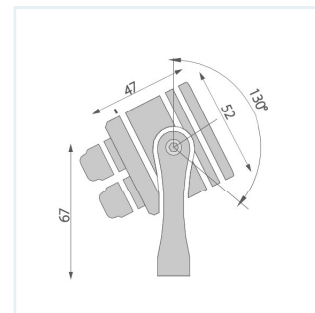

- Colour Temperature: 3000k - 4000k
 - Anodized aluminium
 - Rated IP68
 - 8mm tempered glass lens
 - Stainless steel bezel as standard

- Supplied complete with remote LED driver
 - Dimensions: Ø68 x 54mm (W x D)

- Available with an optional stake mount (/STK)

- Available in 15, 40 and 60 degree beam angles (/15D/40D/60D)

- Available in clear glass or frosted glass (/CL/FG)

Product	MI/SUPA Exterior IP68 LED Luminaire		
Lamp	LED		
Lamp Power	/2W 140lm	/4.8W 420lm	/11W 1100lm
Size	Ø40 x 65mm	Ø68 x 54mm	Ø68 x 100mm
Driver	/STD Non Dimming		
Colour Temperature	/830 3000k		/840 4000k
Glass Options	/CL Clear Glass		/FG Frosted Glass
Beam Options	/15D 15 Degree	/40D 40 Degree	/60D 60 Degree
To Specify: SUPASPOT LED, 11W, 1100lm, 4000k, LED surface mounted finished anodized aluminium supplied complete with remote control gear, clear glass and a 60 degree beam angle. Part code: MI/SUPA/11W/1100lm/STD/840/CL/60D			