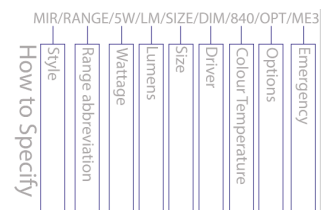

- Colour Temperature: 3000k - 4000k
 - Anodized aluminium
 - Rated IP68
 - 8mm tempered glass lens
 - Stainless steel bezel as standard

- Supplied complete with remote LED driver
 - Dimensions: Ø68 x 54mm (W x D)

- Available with an optional stake mount (/STK)

- Available in 15, 40 and 60 degree beam angles (/15D/40D/60D)

- Available in clear glass or frosted glass (/CL/FG)

Product	MI/SUPA Exterior IP68 LED Luminaire		
Lamp	LED		
Lamp Power	/2W 140lm	/4.8W 420lm	/11W 1100lm
Size	Ø40 x 65mm	Ø68 x 54mm	Ø68 x 100mm
Driver	/STD Non Dimming		
Colour Temperature	/830 3000k		/840 4000k
Glass Options	/CL Clear Glass		/FG Frosted Glass
Beam Options	/15D 15 Degree	/40D 40 Degree	/60D 60 Degree
To Specify: SUPASPOT LED, 11W, 1100lm, 4000k, LED surface mounted finished anodized aluminium supplied complete with remote control gear, clear glass and a 60 degree beam angle. Part code: MI/SUPA/11W/1100lm/STD/840/CL/60D			