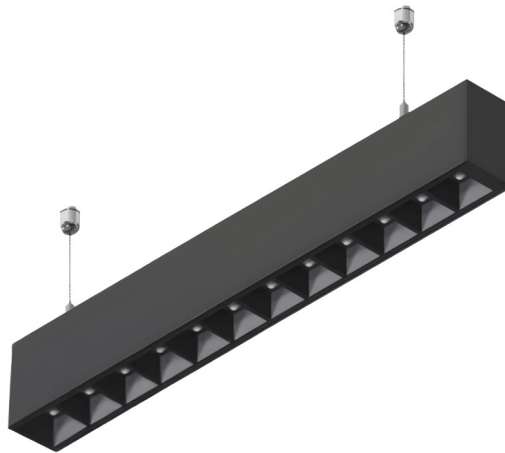

SPACELINE50-CELL

The SPACELINE50-CELL features recessed square optic modules set within deep anti-glare baffles, providing controlled, low-glare illumination, designed to support both ambient and feature lighting requirements.

- A range of lumen outputs from 603-1490lm
 - Colour Temperatures: 3000K - 4000K - 6500K - TWH
 - Beam Angles: 60° or 90° (/60D/90D)
 - Colour: White, Black and Silver as standard, other RAL colours available
 - Available with Dimming (/STD/DALI/SDIM)
 - Wireless Control (/WI) & Wireless Emergency (/ME3-WI)
 - Available with Emergency (/ME3/ME3-ST/ME3-PRO)
 - CRI90 as standard (/930/940/965)
 - Reflector Colour: White or Black (/WHR/BKR)
 - Dimensions: (Length x Width x Height)
 - /4CELL - 1125mm x 50mm x 75mm
 - /7CELL - 1405mm x 50mm x 75mm
 - Additional lengths are available to suit requirements
- **Note: Lumen figures below calculated using Black, 90° Reflector.

Product	MIS/SPL50 Surface LED Linear							
Light Source LED	/4-CELL 1125mm x 50mm x 75mm (L x W x H)				/7-CELL 1405mm x 50mm x 75mm (L x W x H)			
**System Power Luminaire lumens (4000K)	/4.9W 603lm	/7.1W 855lm	/8.6W 1017lm	/11.4W 1175lm	/4.6W 612lm	/6.8W 907lm	/9.1W 1202lm	/11.4W 1490lm
Driver	/STD Non Dimming		/DALI DALI Dimming		/SDIM Switch Dimming		/WI Wireless Control	
Colour Temperature	/930 3000k		/940 4000k		/965 6500k		/TWH Tunable White	
Colour	/WH White		/BK Black		/SLV Silver			
Beam Angle	/60D 60 Degrees				/90D 90 Degrees			
Reflector Colour	/WHR White Reflector				/BKR Black Reflector			
Emergency	/ME3 Three hour main- tained emergency		/ME3-ST Three hour main- tained self test emergency		/ME3-PRO Three hour DALI addressable emergency		/ME3-WI Three hour Wireless address- able emergency	
To Specify: MIS/SPL50 4-CELL, LED Linear, 4000K, 1017lm, 8.6W, LED linear surface finished black supplied complete with DALI control gear and 90° black reflector. Part code: MIS/SPL50/4CELL/8.6W/1017LM/DALI/840/BK/90D/BKR								