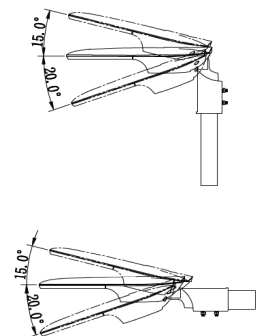

**- The SITI, 15W to 200W is an IP66 robust street light,
Suitable for Side Entry or Post Top mounting with adjustable Head Tilt.
A range of light distributions is available. Finished in Matt Black or Dark Grey.**

- Providing a lumen output of 1950-26000lm
- Colour Temperature: 3000k, 4000k, 5000k
- Die cast aluminium body - Rated IP66 - IK09
 - 15-200W Version Available
- LED sealed within impact resistant clear polycarbonate
 - -20 to +15 degree tilt in 2.5 degree steps.
- Suits Side Entry and Post Top. - Suitable for 60mm and 76mm Spigots

Product	MI/SITI Post top IP66 LED Luminaire		
Lamp	LED		
	MICRO	MINI	MAX
System Power Luminaire lumens (4000K)	/15W/1950lm /25W/3250lm /35W/3250lm /45W/6750lm	/60W/7800lm	/150W/19500lm /180W/23400lm /200W/26000lm
Size Length x Width x Depth	543x229x114mm	581x307x108mm	674x307x108mm
Driver	/STD Non Dimming		
Colour Temperature	/830 4000k	/840 4000k	/850 5700k
Light Distribution	/TYPE II Walkways and Entrance Roads		
Colour	/GR Dark Grey		/BK Matt Black
To Specify: SITI LED, 60W, 7800lm, 4000k, LED post top mounted luminaire, TYPE II Distribution. finished Grey supplied complete with standard integral control gear. Part code: MI/SITI-2/60W/7800lm/STD/840/TYPEII/GR			

Post Top and Side Entry
with head angle adjustment