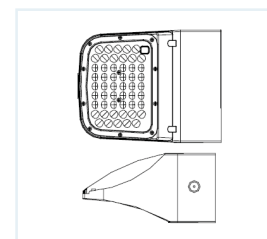

**- The Powerpack is an IP66 decorative and robust wall mounted amenity luminaire.**

**Suitable for mounting heights 4-8m. Finished powdercoated black.**

- Providing a lumen output of 2140-4454lm
- Colour Temperature: 3000k - 4000k - 5000k
- Rated IP66 - Die cast aluminium housing.
- Available with photocell (/PC) or Microwave Sensor (/MW)
  - Clear one piece molded lens.
  - Asymmetric Distribution (/ASY)
  - Black Finish (/BK)
- Dimensions: 280 x 140 x 120mm ( L x W x D )

Product	MI/POWERP Wall IP66 LED Luminaire		
Lamp	LED		
System Power Luminaire Lumens (4000K)	/19W 2140lm	/28W 3147lm	/42W 4454
Size	146mm x 280mm x 220mm (WxDxH)		
Driver	/STD Non Dimming		
Colour Temperature	/830 3000k	/840 4000k	/850 5000k
Colour	/BK Black		
Optic Distribution	/ASY Asymmetric		
To Specify: Powerpack, 19W, 2140lm, 4000k, LED wall mounted luminaire with Asymmetric distribution, finished black supplied with complete with standard integral control gear. Part code: MI/PowerP/19W/22140lm/STD/840/ASY/BK			