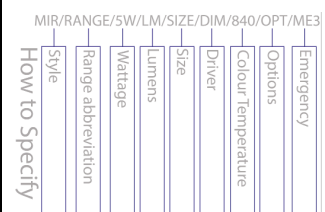

**- The Powerpack is an IP66 decorative and robust wall mounted amenity luminaire.**

**Suitable for mounting heights 4-8m. Finished powdercoated black.**

- Providing a lumen output of 2140-4454lm
- Colour Temperature: 3000k - 4000k - 5000k
- Rated IP66 - Die cast aluminium housing.
- Available with photocell (/PC) or Microwave Sensor (/MW)
  - Clear one piece molded lens.
  - Asymmetric Distribution (/ASY)
  - Black Finish (/BK)
- Dimensions: 280 x 140 x 120mm ( L x W x D )

Product	MI/POWERP Wall IP66 LED Luminaire		
Lamp	LED		
System Power Luminaire Lumens (4000K)	/19W 2140lm	/28W 3147lm	/42W 4454
Size	146mm x 280mm x 220mm (WxDxH)		
Driver	/STD Non Dimming		
Colour Temperature	/830 3000k	/840 4000k	/850 5000k
Colour	/BK Black		
Optic Distribution	/ASY Asymmetric		
To Specify: Powerpack, 19W, 2140lm, 4000k, LED wall mounted luminaire with Asymmetric distribution, finished black supplied with complete with standard integral control gear. Part code: MI/PowerP/19W/22140lm/STD/840/ASY/BK			