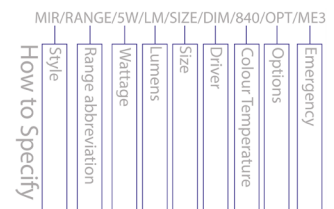

Product	MIW/CUBE LED wall mounted		
Lamp	LED		
Lamp Power	/3.4W	/6.8W	
Size	100 x 65 x 40mm	140 x 120 x 40mm	
Driver	/STD Non Dimming	/DIM Contact technical	
Colour Temperature	/830 3000k	/840 4000k	
Colour	/WH White		
Diffuser Options	/CL Clear		
Emergency	/RME3 Remote three hour maintained emergency	/RME3-ST Remote three hour maintained self test emergency	/RME3-PRO Remote three hour DALI addressable emergency
	To Specify: MINIWALL CUBE LED, 3.4W, 4000k, LED wall mounted finished white supplied complete with standard control gear. Part code: MIW/CUBE/LED/3.4W/STD/840/WH/CL		

MIW/SLIM/6W

MIW/SLIM/12W

- A range of elegant and decorative LED wall mounted luminaires.
Ideal for corridors and stairwell lighting.

- Colour Temperatures: 3000k - 4000k

- Wall mounted as standard

- White RAL9010 and White RAL 9016 as standard, other RAL colours available

- Dimming is available, contact technical for further details

- Available in Remote Emergency (/RME3/RME3-ST/RME3-PRO)

- Miniwall luminaires are available with downlight or up/downlight (DL/UDL)

Product	MIW/SLIM LED wall mounted		
Lamp	LED		
Lamp Power	/6W	/12W	
Size	380 x 35 x 30mm	530 x 35 x 30mm	
Driver	/STD Non Dimming	/DIM Contact technical	
Colour Temperature	/830 3000k	/840 4000k	
Colour	/WH White		
Diffuser Options	/CL Clear		
Emergency	/RME3 Remote three hour maintained emergency	/RME3-ST Remote three hour maintained self test emergency	/RME3-PRO Remote three hour DALI addressable emergency
To Specify: MINIWALL SLIM LED, 12W, 4000k, LED wall mounted finished RAL9010 supplied complete with standard control gear. Part code: MIW/SLIM/LED/12W/STD/840/WH/CL			