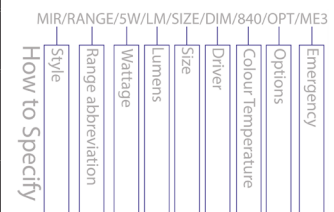

MIW/CUBE/3.4W

MIW/CUBE/6.8W

- A range of elegant and decorative LED wall mounted luminaires.
Ideal for corridors and stairwell lighting.

- Colour Temperatures: 3000k - 4000k
- Wall mounted as standard
- White RAL9010 and White RAL 9016 as standard, other RAL colours available
- Dimming is available, however contact technical for further details
- Available in Remote Emergency (/RME3/RME3-ST/RME3-PRO)
- Miniwall luminaires are available with downlight or up/downlight (DL/UDL)

Product	MIW/CUBE LED wall mounted		
Lamp	LED		
Lamp Power	/3.4W	/6.8W	
Size	100 x 65 x 40mm	140 x 120 x 40mm	
Driver	/STD Non Dimming	/DIM Contact technical	
Colour Temperature	/830 3000k	/840 4000k	
Colour	/WH White		
Diffuser Options	/CL Clear		
Emergency	/RME3 Remote three hour maintained emergency	/RME3-ST Remote three hour maintained self test emergency	/RME3-PRO Remote three hour DALI addressable emergency
	To Specify: MINIWALL CUBE LED, 3.4W, 4000k, LED wall mounted finished white supplied complete with standard control gear. Part code: MIW/CUBE/LED/3.4W/STD/840/WH/CL		

- Dimming is available, contact technical for further details

- Available in Remote Emergency (/RME3/RME3-ST/RME3-PRO)

- Miniwall luminaires are available with downlight or up/downlight (DL/UDL)

Product	MIW/SLIM LED wall mounted		
Lamp	LED		
Lamp Power	/6W	/12W	
Size	380 x 35 x 30mm	530 x 35 x 30mm	
Driver	/STD Non Dimming	/DIM Contact technical	
Colour Temperature	/830 3000k	/840 4000k	
Colour	/WH White		
Diffuser Options	/CL Clear		
Emergency	/RME3 Remote three hour maintained emergency	/RME3-ST Remote three hour maintained self test emergency	/RME3-PRO Remote three hour DALI addressable emergency
To Specify: MINIWALL SLIM LED, 12W, 4000k, LED wall mounted finished RAL9010 supplied complete with standard control gear. Part code: MIW/SLIM/LED/12W/STD/840/WH/CL			