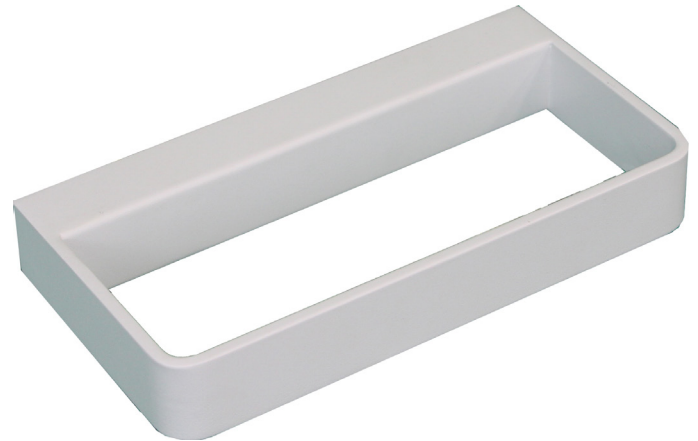

MIW/CUBE/3.4W

MIW/CUBE/6.8W

- A range of elegant and decorative LED wall mounted luminaires.
Ideal for corridors and stairwell lighting.

- Colour Temperatures: 3000k - 4000k
- Wall mounted as standard
- White RAL9010 and White RAL 9016 as standard, other RAL colours available
- Dimming is available, however contact technical for further details
- Available in Remote Emergency (/RME3/RME3-ST/RME3-PRO)
- Miniwall luminaires are available with downlight or up/downlight (DL/UDL)

Product	MIW/CUBE LED wall mounted		
Lamp	LED		
Lamp Power	/3.4W	/6.8W	
Size	100 x 65 x 40mm	140 x 120 x 40mm	
Driver	/STD Non Dimming	/DIM Contact technical	
Colour Temperature	/830 3000k	/840 4000k	
Colour	/WH White		
Diffuser Options	/CL Clear		
Emergency	/RME3 Remote three hour maintained emergency	/RME3-ST Remote three hour maintained self test emergency	/RME3-PRO Remote three hour DALI addressable emergency
	To Specify: MINIWALL CUBE LED, 3.4W, 4000k, LED wall mounted finished white supplied complete with standard control gear. Part code: MIW/CUBE/LED/3.4W/STD/840/WH/CL		

MIW/SLIM/6W

MIW/SLIM/12W

- A range of elegant and decorative LED wall mounted luminaires.
Ideal for corridors and stairwell lighting.

- Colour Temperatures: 3000k - 4000k

- Wall mounted as standard

- White RAL9010 and White RAL 9016 as standard, other RAL colours available