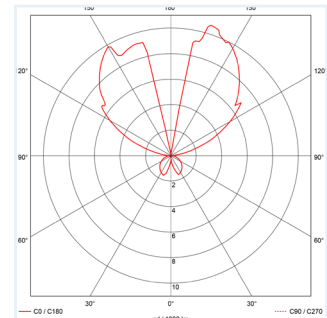

- A range of elegant and decorative LED wall mounted luminaires.
Ideal for corridors and stairwell lighting.

- Colour Temperatures: 3000k - 4000k

- Wall mounted as standard

- White RAL9010 and White RAL 9016 as standard, other RAL colours available

- Dimming is available, contact technical for further details

- Available in Remote Emergency (/RME3/RME3-ST/RME3-PRO)

- Miniwall luminaires are available with downlight or up/downlight (DL/UDL)

Product	MIW/SLIM LED wall mounted		
Lamp	LED		
Lamp Power	/6W	/12W	
Size	380 x 35 x 30mm	530 x 35 x 30mm	
Driver	/STD Non Dimming	/DIM Contact technical	
Colour Temperature	/830 3000k	/840 4000k	
Colour	/WH White		
Diffuser Options	/CL Clear		
Emergency	/RME3 Remote three hour maintained emergency	/RME3-ST Remote three hour maintained self test emergency	/RME3-PRO Remote three hour DALI addressable emergency
To Specify: MINIWALL SLIM LED, 12W, 4000k, LED wall mounted finished RAL9010 supplied complete with standard control gear. Part code: MIW/SLIM/LED/12W/STD/840/WH/CL