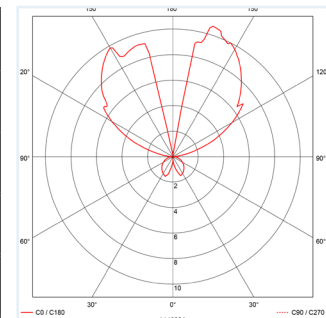

MIW/CUBE/3.4W

MIW/CUBE/6.8W

- A range of elegant and decorative LED wall mounted luminaires.
Ideal for corridors and stairwell lighting.

- Colour Temperatures: 3000k - 4000k
- Wall mounted as standard
- White RAL9010 and White RAL 9016 as standard, other RAL colours available
- Dimming is available, however contact technical for further details
- Available in Remote Emergency (/RME3/RME3-ST/RME3-PRO)
- Miniwall luminaires are available with downlight or up/downlight (DL/UDL)

Product	MIW/CUBE LED wall mounted		
Lamp	LED		
Lamp Power	/3.4W	/6.8W	
Size	100 x 65 x 40mm	140 x 120 x 40mm	
Driver	/STD Non Dimming	/DIM Contact technical	
Colour Temperature	/830 3000k	/840 4000k	
Colour	/WH White		
Diffuser Options	/CL Clear		
Emergency	/RME3 Remote three hour maintained emergency	/RME3-ST Remote three hour maintained self test emergency	/RME3-PRO Remote three hour DALI addressable emergency
	To Specify: MINIWALL CUBE LED, 3.4W, 4000k, LED wall mounted finished white supplied complete with standard control gear. Part code: MIW/CUBE/LED/3.4W/STD/840/WH/CL		