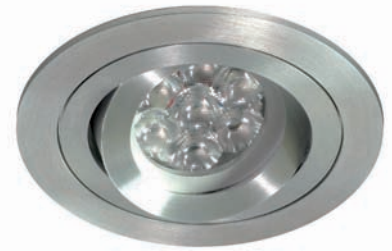

## Description

The new MID 100 LED range of square & circular adjustable down lights incorporate the latest CREE 7W LED lamp for low energy, high output display lighting applications.

- The fitting & Bezel are finished in Brushed Aluminium.
- The Brushed aluminium inner ring providing 359° rotational & 20° vertical adjustment
- 3000K = 59.4 Lm/cW
- 4000K = 64.4 Lm/cW
- Dedicated high performance 7x1W CREE XP-E lamp with a choice of (24°) or (54°) beam angles.
- 50,000 hour LED lamp life.
- A choice of (30) 3000K 535lm or (40) 4000K 580lm lamp colour temperatures
- Ra80 colour rendering index
- Supplied complete with a 350mA remote mounted LED driver as standard.
- 1-10V (DIM) dimming driver or (DALI) DALI Driver available on request
- For matching emergency versions the MID100 can house a dedicated LEM 3 hour Emergency LED head within the bezel.

## Square2 Installation Details

- O/A height - 100mm
- O/A bezel - 172x92mm
- Cut-out aperture - 155x80mm

## Square3 Installation Details

- O/A height - 100mm
- O/A bezel - 252x92mm
- Cut-out aperture - 235x80mm

## To Specify:

MID100/LED/SQ/ADJ/2/30/24

Specifies twin 3000K lamp with 24 degree beam angle.

MID100 LED/SQ/ADJ with brushed aluminium square bezel

MID100 LED circular versions available

MID100 LED/SQ/2/ADJ