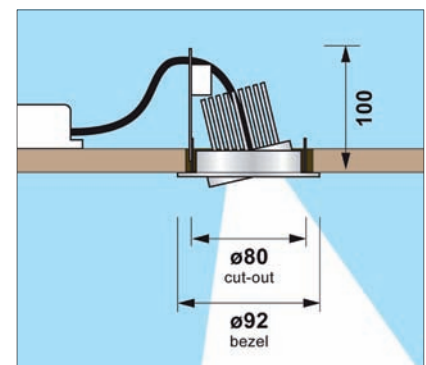

MID100 LED circular with ILEM emergency

MID100 LED/SQ/3/ADJ

Twin Version showing Emergency LED.

MID100/LED/SQ dimensions

MID100/LED/Circular dimensions