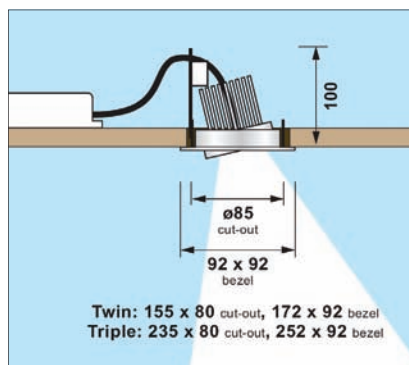

MID100/LED/SQ dimensions