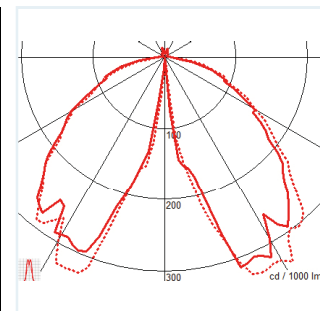

Flange Detail with Root

- The HAWAII is an IP66 decorative bollard with a clear inner lens and medium beam spread.
The bollard has an internal ballast tray for ease of maintenance.

- Providing lumen outputs from 1539lm
- Colour Temperature: 4000k
- Die cast and extruded aluminium body - Rated IP66
- Clear polycarbonate vandal-resistant lens, medium beam spread
- Mount kit with 200mm anchor bolts (included).
- Available as Root or Flange mounted, (Flange is required for Root Mounting option), (/RT/FL)
- Flat top, black powdercoat finish over chromate conversion coating - Sensor Option (/MW)
- Dimensions: 1095mm x Ø120mm (L x D) Head Ø260mm

Product	MI/HAWII Recessed IP67 LED Luminaire		
Lamp	LED		
System Power Luminaire Lumens (4000K)	/19.6W 1539lm		
Size	1095 x 260mm		
Driver	/STD Non Dimming		
Colour Temperature	/840 4000k		
Colour	/BK Black		
Emergency	/ME3 Three hour main- tained emergency	/ME3-ST Three hour maintained self test emergency	/ME3-PRO Three hour DALI addressable emergency
	To Specify: HAWAII LED, 19.6W, 1539lm, 4000k, LED bollard anchor root mounted luminaire finished black supplied with complete with standard integral control gear. Part code: MI/HAWAII/19.6W/1539lm/STD/840/BK/RT		