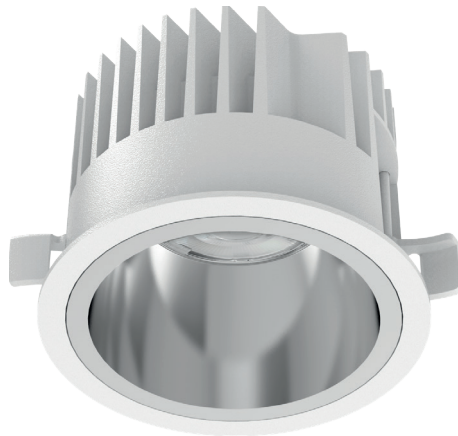

# DOME D100

**A high quality LED downlight, the Dome D100 is designed for efficiency and functionality with its sleek exterior aluminium powdered coat.**

- A lumen outputs of 1400lm or 1900lm
- Colour Temperatures: 2700k - 3000k - 4000k
- Beam Angle: 18° to 70° Options
- Available with Dimming (/STD/DALI/MDIM)
- Wireless Control (/WI)
- Available with Emergency (/ME3/ME3-ST/ME3-PRO)
- Wireless Emergency (/ME3-WI)
- Reflector Colours: Black, Grey and White
- IP Rating: IP54
- CRI80 as standard, CRI90 Available
- Aluminium Powder coating
- Dimensions: (Diameter x Height)  
Ø110 x 79mm
- Cut-out Dimension: (Diameter) Ø100mm

Product	MID/DOME/D100 DOME Downlight				
Light Source	LED				
System Power <small>Luminaire lumens (4000K)</small>	/11W 1400lm		/15W 1900lm		
Size <small>(cut-out size)</small>	Ø110mm x 79mm Ø100mm				
Driver	/STD Non Dimming	/DALI DALI Dimming	/MDIM Mains Dimming		/WI Wireless Control
Colour Temperature	/827 2700k		/830 3000k		/840 4000k
Reflector Colour	/BK Black		/WH White		/GR Grey
Beam Angle Options	/18D 18 Degree	/25D 25 Degree	/30D 30 Degree	/50D 50 Degree	/70D 70 Degree
Emergency	/ME3 Three hour maintained emergency	/ME3-ST Three hour maintained self test emergency	/ME3-PRO Three hour DALI addressable emergency		/ME3-WI Three hour wireless addressable emergency
To Specify: DOME, D100, 11W, 4000k, 1400lm, DALI Dimming, 30 Degrees, LED downlight finished BLACK Part code: MID/DOME/D100/11W/1400lm/DALI/840/BK/30D					