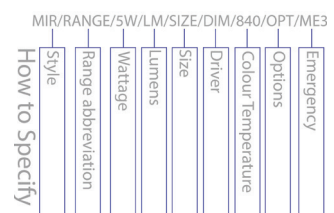

A cast aluminium LED IP67 and gasketed amenity exterior luminaire.

- A lumen output of 2347lm
- Suitable for surface mounted conduit entry
- Colour: Black (/BK)
- Colour Temperatures: 4000k - 5000k
- Available with Dimming (/STD/DALI)
- Wireless Control (/WI)
- Emergency Options (/ME3/ME3-ST/ME3-PRO)
- Wireless Emergency (/ME3-WI)
- Mountings: Surface mounted
- Diffuser options: Polycarbonate opal diffuser (/OP)
- Sensor: Microwave Presence detector or Photocell (/MW/PH)
- IP Rating: IP67
- Bezel options: Hood (/HD)
- Housing: Die cast aluminium body
- Dimensions: (Length x Width x Depth)
  320 x 320 x 100mm

Product	MI/CASP-ECO-SQ Square Economy IP67 LED Luminaire			
Light Source	LED			
System Power Luminaire lumens (4000K)	/18.1W 2347lm			
Size	320 x 320 x 100mm			
Driver	/STD Non Dimming		/DALI DALI Dimming	
Colour Temperature	/840 4000k		/850 5000k	
Colour	/BK Black			
Hood Option	/HD Hood			
Emergency	/ME3 Three hour main- tained emergency	/ME3-ST Three hour main- tained self test emergency	/ME3-PRO Three hour DALI addressable emergency	/ME3-PRO Three hour Wireless addressable emergency
To Specify: CASPER SQUARE ECONOMY LED, 18.1W, 2347lm, 4000k, LED surface mounted finished black supplied with standard control gear. Part code: MI/CASP-ECO-SQ/18.1W/2347lm/STD/840/BK/OP				

Suitable For Surface Mounted
Conduit Entry