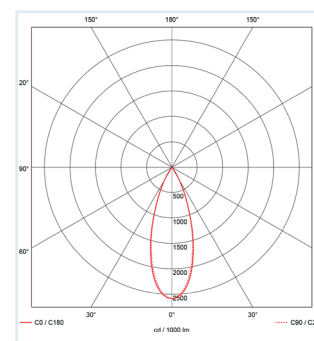

**A low glare architectural downlight with a square minimal bezel. Fitted with integral IP44 protective lens and a deep matt black bezel to minimise glare.**

- A lumen output of 627lm or 811lm
- Colour Temperatures: 2700k - 3000k - 4000k
- Colours: White or Black (/WH/BK)
- Available with Dimming (/STD/DALI/SDIM/MDIM)
- Wireless Control (/WI)
- Available with Emergency (/RME3/RME3-ST/RME3-PRO)
- Wireless Emergency (/RME3-WI)
- Bezel Options: Black or White (/BK/WH)
- IP Rating: IP44
- Dimensions: (Length x Width x Depth)  
85 x 85 x 95mm
- Cut-out Dimensions: (Length x Width)  
81 x 81mm

Product	MID/BLT-SQ Recessed LED Downlight			
Light Source	LED			
System Power Luminaire lumens (4000K)	/6.7W 627lm			/8.2W 811lm
Size Cutout	85 x 85mm 81 x 81mm			
Driver	/STD Non Dimming	/DALI DALI Dimming	/SDIM Switch Dimming	/MDIM Mains Dimming  /WI Wireless Control
Colour Temperature	/827 2700k	/830 3000k	/840 4000k	
Colour	/WH White			
Bezel Options	/BK Black Baffle		/WH White Baffle	
Emergency	/RME3 Remote three hour maintained emergency	/RME3-ST Remote three hour maintained self test emergency	/RME3-PRO Remote three hour DALI addressable emergency	/RME3-WI Remote three hour Wireless addressable emergency
To Specify: BLT-SQ LED, 6.7W, 4000k, 627lm LED downlight luminaire finished white supplied complete with control gear and a black bezel. Part code: MID/BLT-SQ/6.7W/627lm/STD/840/WH/BK				