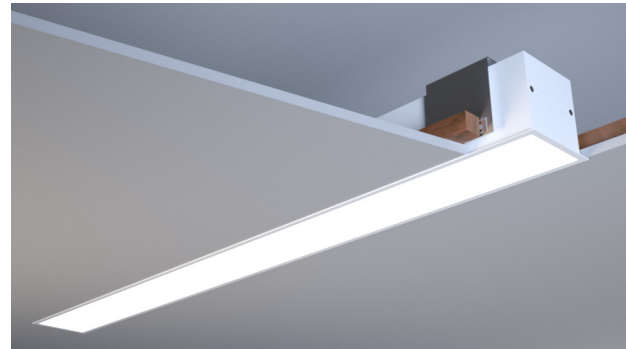

Plaster-in Profile (/P)

Trimmed Profile (/T)

- A high quality recessed extruded system ideally suited for modular or continuous runs.

- Colour Temperatures: 3000k - 4000k - 5000k - TWH
- Body: Aluminium Extrusion
- Body Options: Trimmed (114mm width) /Plaster-in (100mm width) (T/P)
- Diffuser: Polar White (/PW)
- Depth: 110mm
- Anodic Silver, white RAL9010 and White RAL 9016 as standard, other RAL colours available
- Available in continuous runs with aluminium infills. Please contact our technical department for further details
- Available with Dimming (/STD/DALI/SDIM)
- Available in Emergency (/ME3/ME3-ST/ME3-PRO)

Product	MIR/ALU100 Recessed LED Linear			
Lamp	LED			
Lamp Power Luminaire lumens (4000K)	/19W 1477lm	/26W 2170lm	/32.8W 2893lm	/41W 3616lm
Size	/6 600 x 100/114mm	/9 900 x 100/114mm	/12 1200 x 100/114mm	/15 1500 x 100/114mm
Driver	/STD Non Dimming	/DALI DALI Dimming		/SDIM Switch Dimming
Colour Temperature	/830 3000k	/840 4000k	/850 5000k	/TWH Tunable White
Colour	/SLV Anodic Silver		/WH White	
Diffuser Options	/PW Polar White Diffuser			
Emergency	/ME3 Three hour main- tained emergency	/ME3-ST Three hour maintained self test emergency		/ME3-PRO Three hour DALI addressable emergency
To Specify: ALULINE 100 LED, trimmed, 32.8W, 4000k, 2893lm LED linear recessed finished white supplied complete with DALI control gear and polar white diffuser. Part code: MIR/ALU100/T/LED/12/32.8W/2893lm/12/DALI/840/WH/PW				