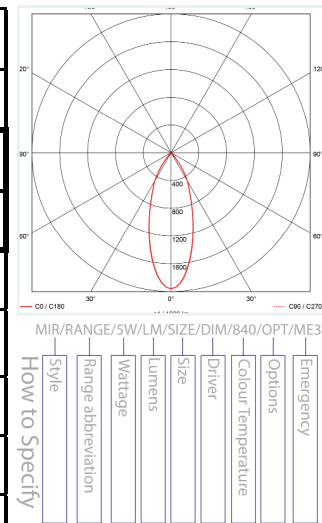

- The ADA is an IP65 decorative and robust wall mounted amenity luminaire with a clear lens and black powdercoat finish.

- Providing a lumen output of 243-2121lm
- Colour Temperature: 3000k- 4000k
- Die cast aluminium fixing base and frames. Extruded aluminium body.
 - Rated IP65
 - Clear glass lens.
- Both downlight and up/downlight available (/DL/UDL)
- Black powdercoat polyester finish over epoxy powder as standard
- Dimensions: 220mm x Ø70mm, 400mm x Ø110mm, 500mm x Ø150mm (L x W)

Product	MI/ADA Wall IP65 LED Luminaire			
Lamp	LED			
System Power Luminaire lumens (4000K)	/70/5.5W 243lm	/110/15W 1628lm	/150/20W 2121lm	
Size	220mm x Ø70mm	400mm x Ø110mm		500mm x Ø150mm
Driver	/STD Non Dimming			
Colour Temperature	/830 3000k		/840 4000k	
Colour	/BK Black	/WH White	/DB Deep Brown	/GRY Grey
Beam Angle	/10D 10 Degree		/50D 50 Degree	
To Specify: ADA70 LED, 5.5W, 243lm, 4000k, LED wall mounted luminaire finished black supplied with complete with standard integral control gear and 50 degree beam angle. Part code: MI/ADA/70/5.5W/243lm/STD/840/BK/50D				