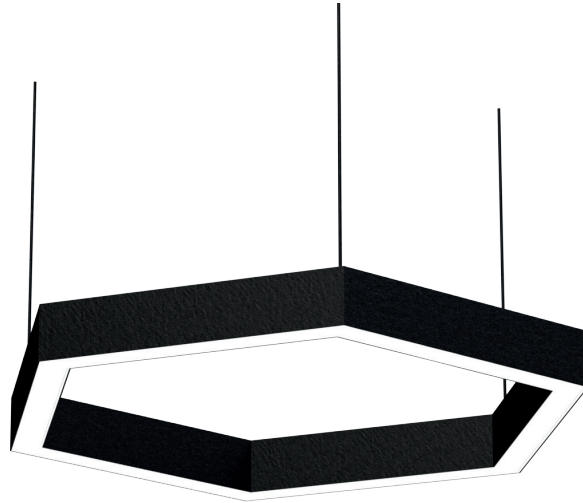

SPACELINE HEX

Surface & Suspended

A wire suspended Hexagon-shaped luminaire, designed to make an architectural statement within any space, thanks to its refined minimal finish.

- A range of lumen outputs from 2212-11793lm
- Colour Temperatures: 3000k - 4000k - TWH
- Colours: White RAL9016, Black 9005 and Silver 9006 as standard, other RAL colours available
- Available with Dimming (/STD/DALI/SDIM)
- Wireless Control (/WI)
- Available with Emergency (/ME3/ME3-ST/ME3-PRO)
- Wireless Emergency (/ME3-WI)
- Distribution: Direct or Direct/Indirect options (/DL/UDL)
- Mountings: Surface or Wire suspended (/SM/WS)
- Diffuser: Opal or Microprism (/OP/MPO)
- Integrated PIR available upon request
- Dimensions: (Width x Height) (Approx. Diameter)
 - /600 - 50x85mm (Ø600mm)
 - /900 - 50x85mm (Ø900mm)
 - /1200 - 50x85mm (Ø1200mm)

Product	MIS/SPL-HEX Surface or Suspended HEXAGON-SHAPE LED luminaire								
Light Source	LED								
System Power <small>Luminaire lumens (4000K)</small>	/15.5W 2212lm	/29.5W 4425lm	/42.9W 5899lm	/23.3W 3318lm	/39.2W 5531lm	/64.2W 8846lm	/41.4W 5897lm	/63.2W 8845lm	/85.6W 11793lm
Size	/600 50x85mm			/900 50x85mm			/1200 50x85mm		
Driver	/STD Non Dimming		/DALI DALI Dimming		/SDIM Switch Dimming		/WI Wireless Control		
Colour Temperature	/830 3000k			/840 4000k			/TWH Tunable White		
Colour	/WH White - RAL9016			/BK Black - RAL9005			/SLV Silver - RAL9006		
Diffuser Options	/OP Opal					/MPO Microprism			
Emergency	/ME3 Three hour maintained emergency		/ME3-ST Three hour maintained self test emergency		/ME3-PRO Three hour DALI addressable emergency		/ME3-WI Three hour Wireless addressable emergency		
To Specify: MIS SPACELINE HEX, 15.5W, 4000k, 2212lm LED surface mounted finished white supplied complete with DALI control gear and opal diffuser. Part code: MIS/SPACE/HEX600/15.5W/2212lm/DALI/840/WH/OP/SM									

Dimensions

Approx. Diameter	Width	Height
600mm	50mm	83mm
900mm	50mm	83mm
1200mm	50mm	83mm