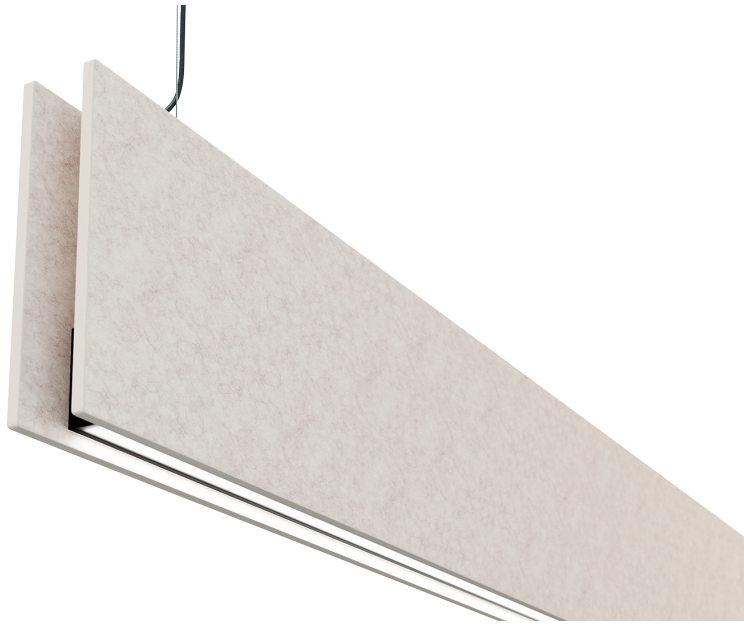

# SPACELINE50-ARC

**A linear acoustic pendant designed to add a harmonious and relaxed atmosphere, where acoustic damping is required.**

**The acoustic disc is available in a range of colours, utilising 65% recycled PET fibres.**

- A range of lumen outputs from 1100-3000lm/m
- Colour Temperatures: 3000k - 4000k - TWH
- Colour of Acoustic: White, Black, Light Grey, Grey, Red, Yellow or Orange (more colours available upon request)
- Available with Dimming (/STD/1-10V/DALI/SDIM)
- Wireless Emergency and Wireless Control (/WI) & (/ME3-WI)
- Available with Emergency (/ME3/ME3-ST/ME3-PRO)
- Distribution: Direct or Direct/Indirect
- Mounting: Wire suspended
- Diffuser: Opal or Micro Prismatic Optic (/OP/MPO)
- CRI80 as standard, CRI90 Available
- Acoustic Class A
- Dimensions of Acoustics: (Length x Width x Height) 2400 x (12-24) x (150-300mm),
- Dimensions of Spaceline50: (Length x Width x Height) 2270 x 49 x 85mm,