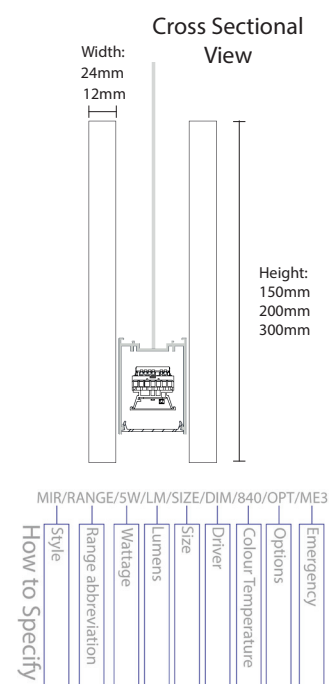

- A range of lumen outputs from 1100-3000lm/m
- Colour Temperatures: 3000k - 4000k - TWH
- Colour of Acoustic: White, Black, Light Grey, Grey, Red, Yellow or Orange (more colours available upon request)
- Available with Dimming (/STD/1-10V/DALI/SDIM)
- Wireless Emergency and Wireless Control (/WI) & (/ME3-WI)
- Available with Emergency (/ME3/ME3-ST/ME3-PRO)
- Distribution: Direct or Direct/Indirect
- Mounting: Wire suspended
- Diffuser: Opal or Micro Prismatic Optic (/OP/MPO)
- CRI80 as standard, CRI90 Available
- Acoustic Class A
- Dimensions of Acoustics: (Length x Width x Height) 2400 x (12-24) x (150-300mm),
- Dimensions of Spaceline50: (Length x Width x Height) 2270 x 49 x 85mm,

Product	MIS/SPL50-ARC Suspended Linear LED with acoustic surrounding						
Light Source	LED						
System Power <small>Luminaire lumens (4000K)</small>	/10W/m 1100lm/m	/14W/m 1500lm/m	/17W/m 1900lm/m	/20W/m 2200lm/m	/24W/m 2600lm/m	/27W/m 3000lm/m	
Acoustic Height	/150 150mm		/200 200mm			/300 300mm	
Acoustic Width	/12A 12mm			/24A 24mm			
Driver	/STD Non-Dimming	/1-10V 1-10V Dimming		/DALI DALI Dimming	/SDIM Switch Dimming	/WI Wireless Control	
Colour Temperature	/830 3000k		/840 4000k			/TWH Tunable White (2700k-5700k)	
Colour	/WH White	/BK Black	/GR Grey	/LGR Light Grey	/RD Cherry Red	/YL Yellow	/OR Orange
Diffuser Options	/OP Opal			/MPO Micro Prismatic Optic			
Emergency	/ME3 Three hour main- tained emergency		/ME3-ST Three hour maintained self test emergency		/ME3-PRO Three hour DALI addressable emergency		/ME3-WI Three hour Wireless addressable emergency
To Specify: SPACELINE50-ARC LED,10W/m, 1100lm/m, 4000k, a black 12mm thick 150mm tall Acoustic ,LED suspended supplied with DALI control gear, opal diffuser and direct distribution. Part code: MIS/SPL50-ARC/10W-m/1100lm-m/12A/150/DALI/840/BK/OP/DL							