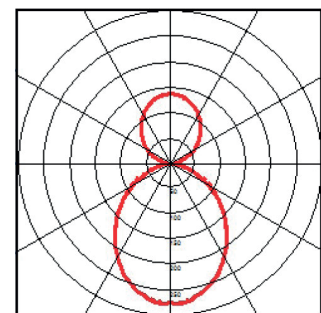

Surface & Suspended

A suspended extruded aluminium luminaire. The SPACE2X is available as a continuous or modular luminaire. The unique end cap design allows for continuous run integration.

- A lumen outputs of 2555lm or 3308lm
- Colour Temperatures: 3000k - 4000k
- Available with Dimming (/STD/DALI/SDIM)
- Available with Emergency (/ME3/ME3-ST/ME3-PRO)
- Distribution: Direct or Direct/Indirect options (/DL/UDL)
- Integral control gear for the standard product.
- Continuous or Modular.
- Dimensions: (Length x Width x Height) 1506 x 160 x 50mm
- Other lengths to suit project requirements

Product	MIS/SPACE2X Suspended Luminaire		
Light Source	LED		
System Power UDL Luminaire lumens (4000K)	/24W 2555lm	/32W 3308lm	
Length	/15 1506mm		
Driver	/STD Non Dimming	/DALI DALI Dimming	/SDIM Switch Dimming
Colour Temperature	/830 3000k		/840 4000k
Diffuser Options	/PW Polar White		/MPO Micro Prismatic Optic
Distribution Options	/DL Downlight (Direct)		/UDL Uplight & Downlight (Direct/Indirect)
Emergency	/ME3 Three hour maintained emergency	/ME3-ST Three hour maintained self test emergency	/ME3-PRO Three hour DALI addressable emergency
To Specify: SPACE2X, 32W, 4000k, 3308lm LED suspended linear finished white supplied complete with standard control gear, polar white diffuser and Direct/Indirect. Part code: MIS/SPACE2X/32W/3308lm/STD/840/WH/PW/WS/UDL