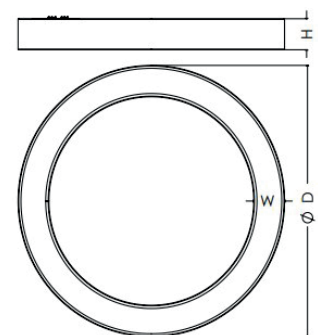

Product	MIS/POLO-ARC Suspended ring LED with central acoustic disc							
Light Source	LED							
System Power Luminaire lumens (4000K)	/39.1W 4349lm		/54.2W 5592lm		/69.6W 7442lm		/89.9W 9293lm	
Lights Diameter Acoustic Diameter	Ø700mm (Ø400mm)		Ø900mm (Ø600mm)		Ø1200mm (Ø1000mm)		Ø1500mm (Ø1200mm)	
Driver	/STD Non-Dimming		/1-10V 1-10V Dimming		/DALI DALI Dimming		/SDIM Switch Dimming	
Colour Temperature	/830 3000k		/840 4000k		/TWH Tunable White			
Colour of Acoustic	/RD Red	/GRN Green	/NBL Navy Blue	/GR Grey	/WH White	/BK Black	/GR Grey	/BL Blue
Colour Texture	/CO Course				/FN Fine			
Diffuser Options	/OP Opal				/MPO Micro Prismatic Optic			
Emergency	/ME3 Three hour main- tained emergency		/ME3-ST Three hour maintained self test emergency		/ME3-PRO Three hour DALI addressable emergency		/ME3-WI Three hour Wireless addressable emergency	
To Specify: POLO-ARC LED, 39.1W, 4349lm, 4000k, black Ø700mm POLO Light, green course texture acoustic, LED suspended supplied with DALI control gear, opal diffuser and direct distribution. Part code: MIS/POLO-ARC/39.1W/4349lm/DALI/840/BK/CO/GRN/OP/DL								

Dimensions