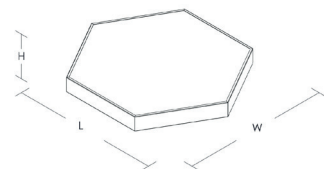

**Hex is a hexagonal feature luminaire that can be wire suspended or surface mounted, Available in 500mm, 700mm and 900mm diameter. Available in Direct Distribution only.**

- A lumen output of 3203-11705lm
- Colour Temperatures: 3000k - 4000k
- Colours: White RAL9016, Black 9005 and Silver 9006 as standard, other RAL colours available
- Available with Dimming (/STD/DALI/SDIM)
- Wireless Control (/WI)
- Available with Emergency (/ME3/ME3-ST/ME3-PRO)
- Wireless Emergency (/ME3-WI)
- Mountings: Surface or Wire suspended (/SM/WS)
- Diffuser: Opal (/OP)
- Dimensions: (Length x Width x Height)
  - /500 - 500 x 435 x 83mm
  - /700 - 700 x 610 x 83mm
  - /900 - 900 x 785 x 83mm

Product	MIS/HEX Surface or Suspended HEXAGON-SHAPE LED luminaire					
Light Source	LED					
System Power Luminaire lumens (4000K)	/35.8W 3203lm	/48.4W 3935lm	/47.4W 4021lm	/58.7W 4638lm	/59.3W 7813lm	/92.4W 11705lm
Size	/500 500 x 435 x 83mm		/700 700 x 610 x 83mm		/900 900 x 785 x 83mm	
Driver	/STD Non Dimming		/DALI DALI Dimming		/SDIM Switch Dimming	
Colour Temperature	/830 3000k			/840 4000k		
Colour	/WH White - RAL9016		/BK Black - RAL9005		/SLV Silver - RAL9006	
Diffuser Options	/OP Opal					
Emergency	/ME3 Three hour maintained emergency		/ME3-ST Three hour maintained self test emergency		/ME3-PRO Three hour DALI addressable emergency	
Emergency	/ME3-WI Three hour Wireless addressable emergency					
To Specify: MIS HEX, 35.8W, 4000k, 3203lm, surface mounted, finished white and supplied complete with DALI control gear and opal diffuser. Part code: MIS/HEX/500/35.8W/3203lm/DALI/840/WH/OP/SM						

### Dimensions

Length	Width	Height
S - 500mm	S - 435mm	S - 83mm
M - 700mm	M - 610mm	M - 83mm
L - 900mm	L - 785mm	L - 83mm