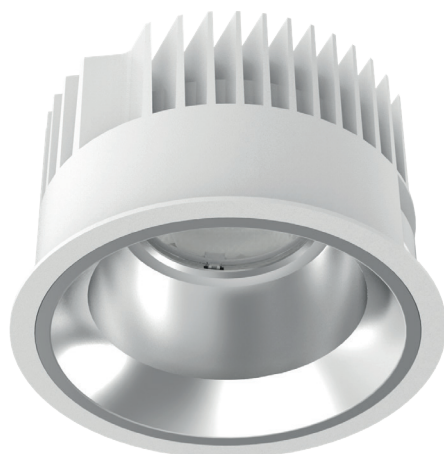

DOME D150

A high quality LED downlight, the Dome D150 is designed for efficiency and functionality with its sleek exterior aluminium powdered coat.

- A lumen outputs of 3000lm or 4000lm
- Colour Temperatures: 2700k - 3000k - 4000k
- Beam Angle: 18° to 70° Options
- Available with Dimming (/STD/DALI/MDIM)
- Wireless Control (/WI)
- Available with Emergency (/ME3/ME3-ST/ME3-PRO)
- Wireless Emergency (/ME3-WI)
- Reflector Options: Black, Grey or White
- IP Rating: IP54
- CRI80 as standard, CRI90 Available
- Aluminium Powder coating
- Dimensions: (Diameter x Height)
Ø160 x 100mm
- Cut-out Dimension: (Diameter) Ø150mm

| | | | | | |
|--|---|--|---|-------------------|--|
| Product | MID/DOME/D150 DOME Downlight | | | | |
| Light Source | LED | | | | |
| System Power Luminaire lumens (4000K) | /21W 3000lm | | /28W 4000lm | | |
| Size (cut out size) | Ø160mm x 100mm Ø150mm | | | | |
| Driver | /STD Non Dimming | /DALI DALI Dimming | /MDIM Mains Dimming | | /WI Wireless Control |
| Colour Temperature | /827 2700k | | /830 3000k | | /840 4000k |
| Reflector Colour | /BK Black | | /WH White | | /GR Grey |
| Beam Angle Options | /18D 18 Degree | /25D 25 Degree | /30D 30 Degree | /50D 50 Degree | /70D 70 Degree |
| Emergency | /ME3 Three hour maintained emergency | /ME3-ST Three hour maintained self test emergency | /ME3-PRO Three hour DALI addressable emergency | | /ME3-WI Three hour wireless addressable emergency |
| To Specify: DOME, D150, 21W, 4000k, 3000lm, DALI Dimming, 30 Degrees LED downlight finished white Part code: MID/DOME/D150/21W/3000lm/DALI/840/30D/WH | | | | | |

Reflector Options